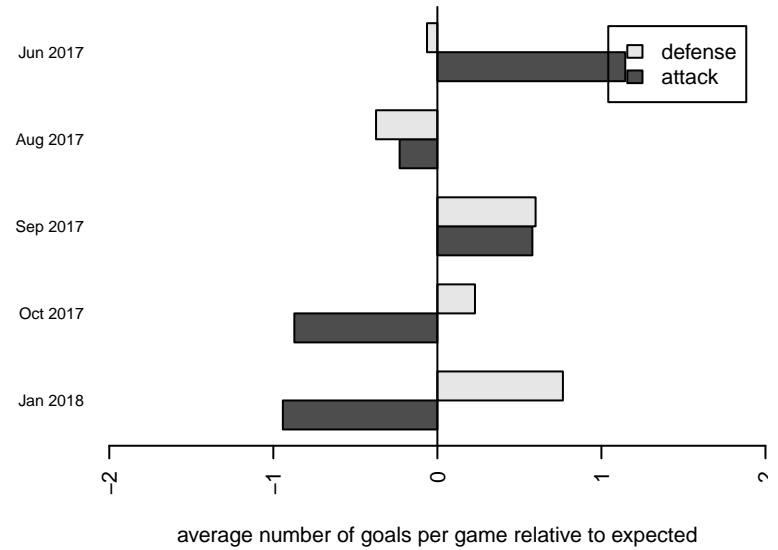

Performance relative to 13 month average