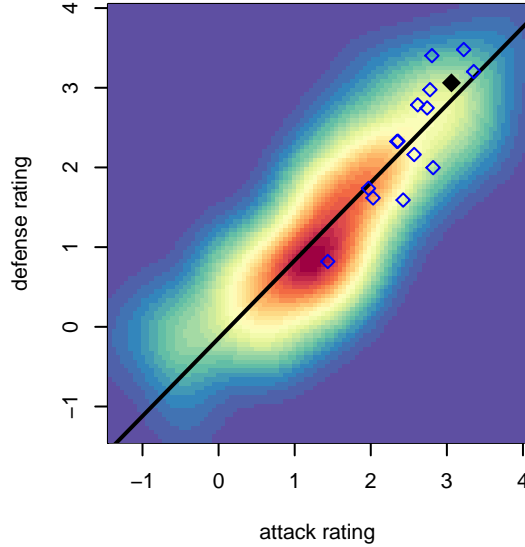

FPSC Fury Black G04

Franklin Pierce SC
 Tacoma, WA
 G04 total strength=1683
 attack=21.33 defense=21.36
 fall league = PSPL WNPL U14

alt names used:
 FPSC FURY G04 BLACK
 FPSC Fury G04 Black
 FPSC Fury G04 Black
 FPSC FURY G04 BLACK
 FPSC Fury G04 Black

Venues played:
 2017 US Club Regionals G04
 2017 WA Rush Cup GU14 Gold
 2017 NW Champions Cup GIRLS 04
 2017 PSPL WNPL U14
 2017 PacNW Winter Classic 2004 Premier

FPSC Fury Black G04
 Dots are actual minus expected GF (blue circles) and GA (red triangles).
 Blue line is smoothed change in attack strength. Red is smoothed change in defense strength.

**attack and defense variance (black dot)
relative to other teams
and top 10 in region**

**attack and defense rating
relative to others at age
and all opponents in last 13 months**

Performance relative to 13 month average