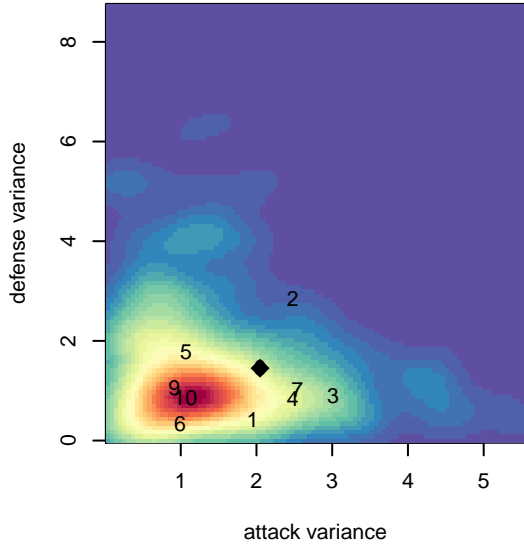

FPSC Fury Black G04

Franklin Pierce SC
 Tacoma, WA
 G04 total strength=1683
 attack=21.33 defense=21.36
 fall league = PSPL WNPL U14

alt names used:
 FPSC FURY G04 BLACK
 FPSC Fury G04 Black
 FPSC Fury G04 Black
 FPSC FURY G04 BLACK
 FPSC Fury G04 Black

Venues played:
 2017 US Club Regionals G04
 2017 WA Rush Cup GU14 Gold
 2017 NW Champions Cup GIRLS 04
 2017 PSPL WNPL U14
 2017 PacNW Winter Classic 2004 Premier

FPSC Fury Black G04
 Dots are actual minus expected GF (blue circles) and GA (red triangles).
 Blue line is smoothed change in attack strength. Red is smoothed change in defense strength.

**attack and defense variance (black dot)
relative to other teams
and top 10 in region**

**attack and defense rating
relative to others at age
and all opponents in last 13 months**

Performance relative to 13 month average