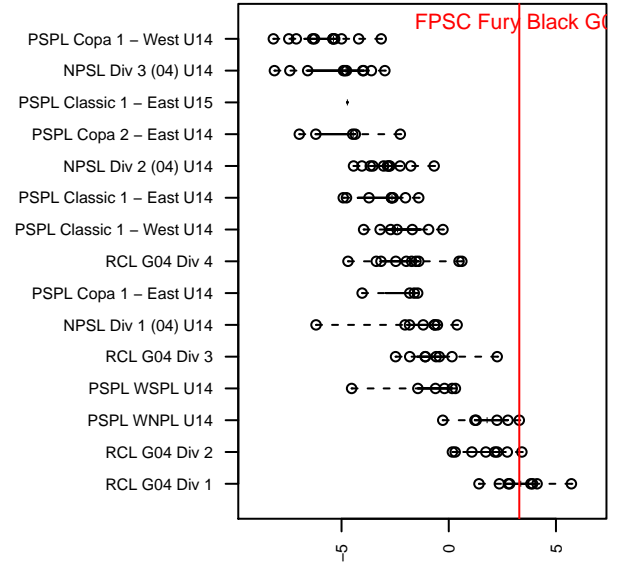

FPSC Fury Black G04

Franklin Pierce SC
 Tacoma, WA
 G04 total strength=1683
 attack=21.33 defense=21.36
 fall league = PSPL WNPL U14

alt names used:
 FPSC FURY G04 BLACK
 FPSC Fury G04 Black
 FPSC Fury G04 Black
 FPSC FURY G04 BLACK
 FPSC Fury G04 Black

Venues played:
 2017 US Club Regionals G04
 2017 WA Rush Cup GU14 Gold
 2017 NW Champions Cup GIRLS 04
 2017 PSPL WNPL U14
 2017 PacNW Winter Classic 2004 Premier

FPSC Fury Black G04
 Dots are actual minus expected GF (blue circles) and GA (red triangles).
 Blue line is smoothed change in attack strength. Red is smoothed change in defense strength.

**attack and defense variance (black dot)
relative to other teams
and top 10 in region**

**attack and defense rating
relative to others at age
and all opponents in last 13 months**

Performance relative to 13 month average