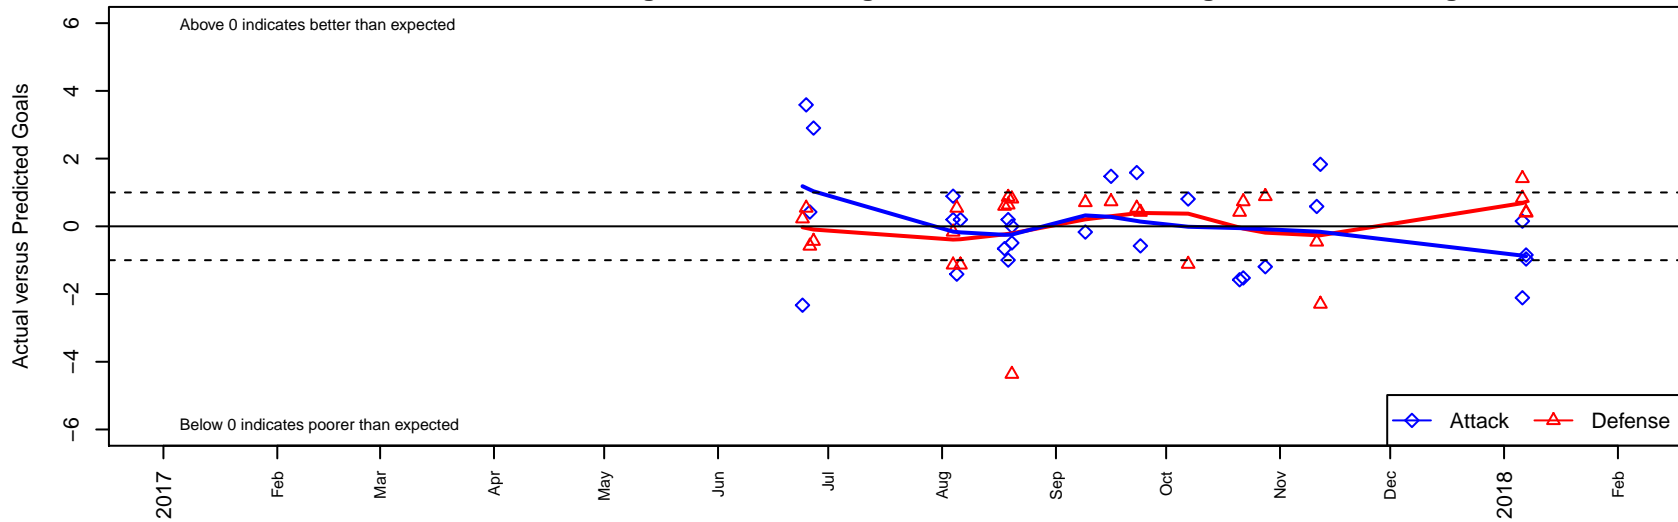

FPSC Fury Black G04

Franklin Pierce SC
 Tacoma, WA
 G04 total strength=1683
 attack=21.33 defense=21.36
 fall league = PSPL WNPL U14

alt names used:
 FPSC FURY G04 BLACK
 FPSC Fury G04 Black
 FPSC Fury G04 Black
 FPSC FURY G04 BLACK
 FPSC Fury G04 Black

Venues played:
 2017 US Club Regionals G04
 2017 WA Rush Cup GU14 Gold
 2017 NW Champions Cup GIRLS 04
 2017 PSPL WNPL U14
 2017 PacNW Winter Classic 2004 Premier

FPSC Fury Black G04
 Dots are actual minus expected GF (blue circles) and GA (red triangles).
 Blue line is smoothed change in attack strength. Red is smoothed change in defense strength.

**attack and defense variance (black dot)
relative to other teams
and top 10 in region**

**attack and defense rating
relative to others at age
and all opponents in last 13 months**

Performance relative to 13 month average