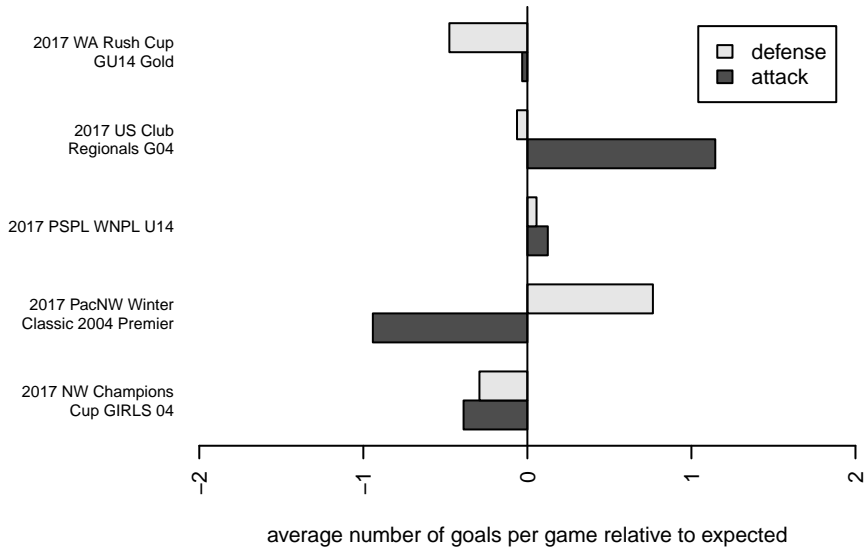

FPSC Fury Black G04

Franklin Pierce SC
 Tacoma, WA
 G04 total strength=1683
 attack=21.33 defense=21.36
 fall league = PSPL WNPL U14

alt names used:
 FPSC FURY G04 BLACK
 FPSC Fury G04 Black
 FPSC Fury G04 Black
 FPSC FURY G04 BLACK
 FPSC Fury G04 Black

Venues played:
 2017 US Club Regionals G04
 2017 WA Rush Cup GU14 Gold
 2017 NW Champions Cup GIRLS 04
 2017 PSPL WNPL U14
 2017 PacNW Winter Classic 2004 Premier

FPSC Fury Black G04
 Dots are actual minus expected GF (blue circles) and GA (red triangles).
 Blue line is smoothed change in attack strength. Red is smoothed change in defense strength.

**attack and defense variance (black dot)
relative to other teams
and top 10 in region**

**attack and defense rating
relative to others at age
and all opponents in last 13 months**

Performance relative to 13 month average